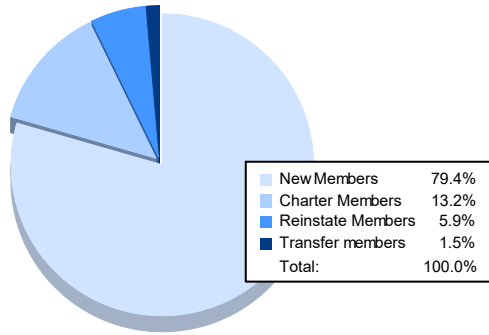

Year	New Clubs	Dropped Clubs	Gain/ Loss Clubs	New Members	Charter Members	Reinstate Members	Transfer Members	Total Member Added	Total Members Dropped	Gain/ Loss Members
2016-2017	0	3	-3	135	0	16	1	152	137	15
2017-2018	0	0	0	84	4	0	0	88	138	-50
2018-2019	2	0	2	94	43	21	4	162	153	9
2019-2020	3	1	2	76	35	2	3	116	168	-52
2020-2021	1	2	-1	54	9	4	1	68	124	-56
<b>Average</b>	<b>1</b>	<b>1</b>	<b>0</b>	<b>89</b>	<b>18</b>	<b>9</b>	<b>2</b>	<b>117</b>	<b>144</b>	<b>-27</b>

### Membership Composition June 2021 Cumulative