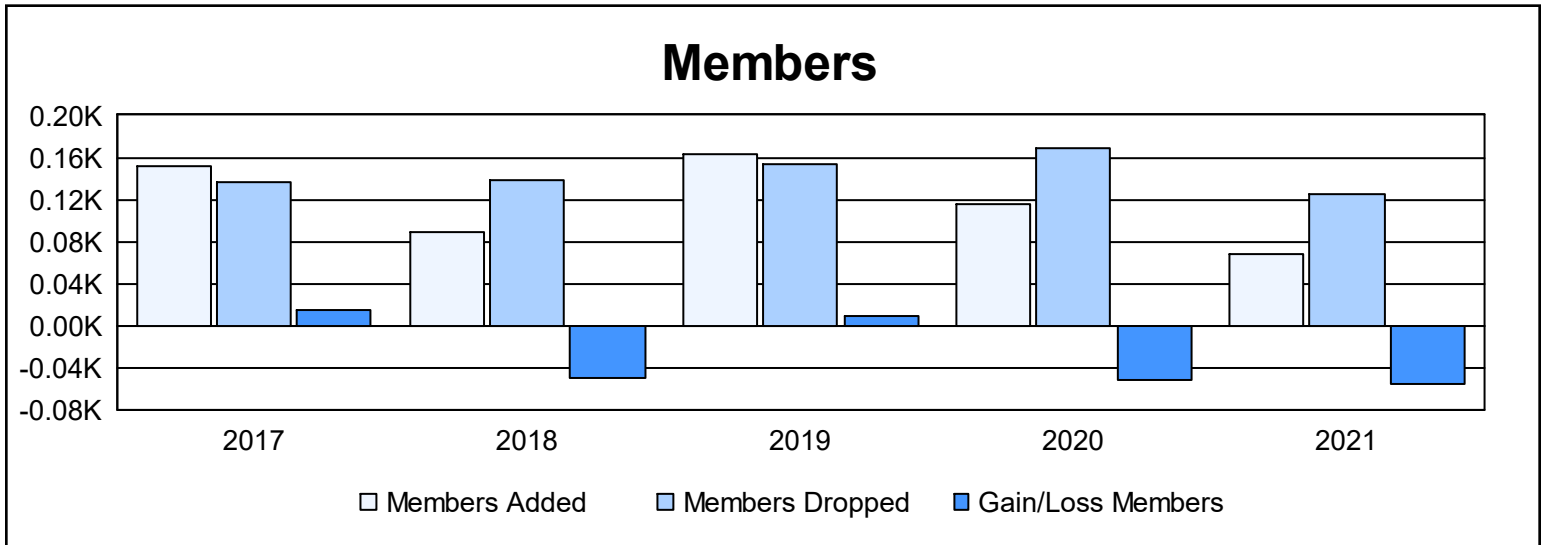

Year	New Clubs	Dropped Clubs	Gain/ Loss Clubs	New Members	Charter Members	Reinstate Members	Transfer Members	Total Member Added	Total Members Dropped	Gain/ Loss Members
2016-2017	0	3	-3	135	0	16	1	152	137	15
2017-2018	0	0	0	84	4	0	0	88	138	-50
2018-2019	2	0	2	94	43	21	4	162	153	9
2019-2020	3	1	2	76	35	2	3	116	168	-52
2020-2021	1	2	-1	54	9	4	1	68	124	-56
<b>Average</b>	<b>1</b>	<b>1</b>	<b>0</b>	<b>89</b>	<b>18</b>	<b>9</b>	<b>2</b>	<b>117</b>	<b>144</b>	<b>-27</b>

### Membership Composition June 2021 Cumulative