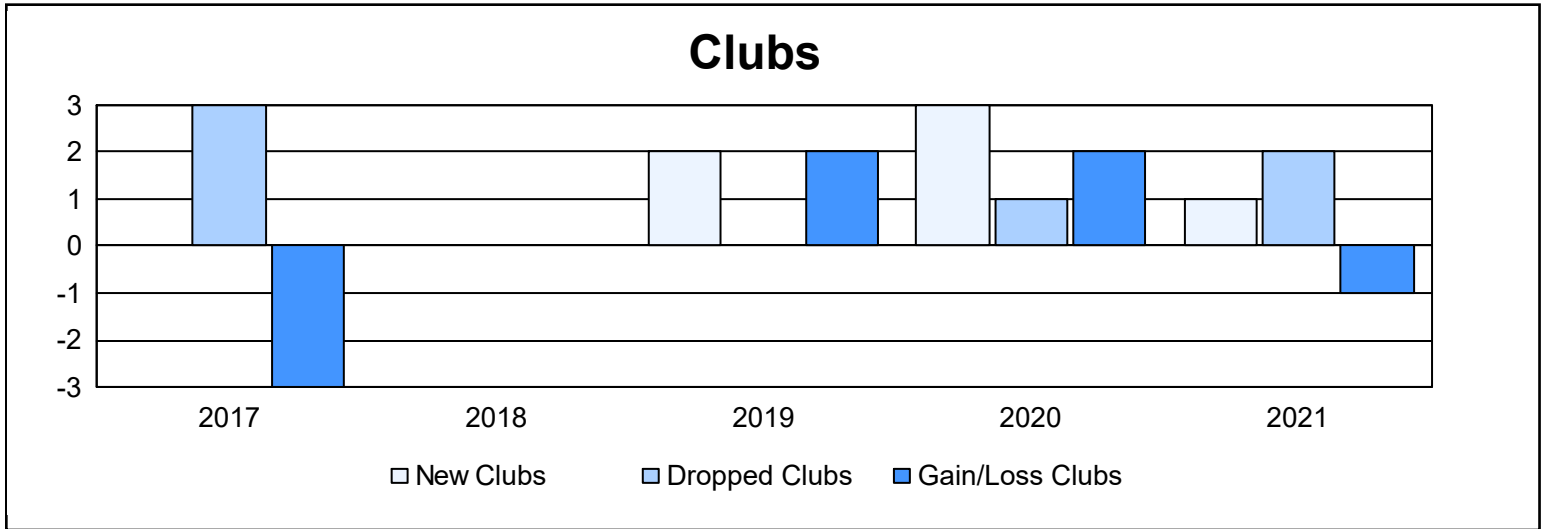

Year	New Clubs	Dropped Clubs	Gain/ Loss Clubs	New Members	Charter Members	Reinstate Members	Transfer Members	Total Member Added	Total Members Dropped	Gain/ Loss Members
2016-2017	0	3	-3	135	0	16	1	152	137	15
2017-2018	0	0	0	84	4	0	0	88	138	-50
2018-2019	2	0	2	94	43	21	4	162	153	9
2019-2020	3	1	2	76	35	2	3	116	168	-52
2020-2021	1	2	-1	54	9	4	1	68	124	-56
<b>Average</b>	<b>1</b>	<b>1</b>	<b>0</b>	<b>89</b>	<b>18</b>	<b>9</b>	<b>2</b>	<b>117</b>	<b>144</b>	<b>-27</b>

### Membership Composition June 2021 Cumulative